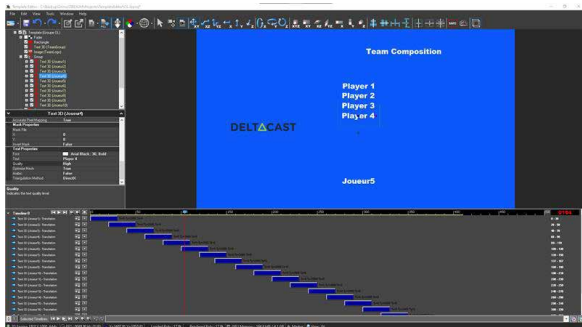

VERSIONS

Template Editor is available in three different versions to meet the needs of even the most demanding applications.

	Express	Designer	Premium
	The right tool for broadcast quality lower thirds and graphics templates creation	The perfect solution to increase productivity with dashboard creation	The complete solution for broadcast graphics creation services
Titles and graphics	x	x	x
Unlimited number of layers and groups	x	x	x
3rd party integrations (Adobe After Effects, Maya, Autodesk 3D Studio Max)	x	x	x
Multi-timeline animation	x	x	x
Dynamic & external data (via XML file)	x	x	x
Dashboard edition and creation		x	x
3D Text (light effects)			x

DELTACAST

Rue Gilles Magnée 92/6 | B-4430 Ans | Belgium
T : +32 (0) 4 239 78 81 | F : +32 (0) 4 239 78 89
contact@deltacast.com | www.deltacast.com