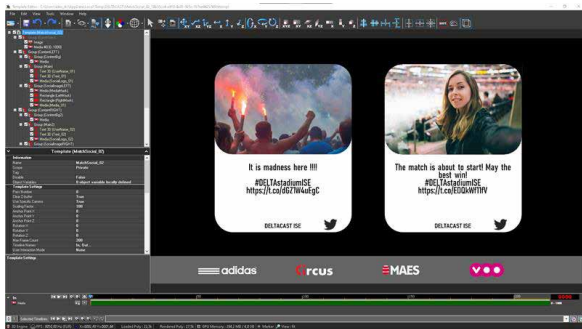

VERSIONS

Template Editor is available in three different versions to meet the needs of even the most demanding applications.

	Express	Designer	Premium
	The right tool for broadcast quality lower thirds and graphics templates creation	The perfect solution to increase productivity with dashboard creation	The complete solution for broadcast graphics creation services
Titles and graphics	x	x	x
Unlimited number of layers and groups	x	x	x
3rd party integrations (Adobe After Effects, Maya, Autodesk 3D Studio Max)	x	x	x
Multi-timeline animation	x	x	x
Dynamic & external data (via XML file)	x	x	x
Dashboard edition and creation		x	x
3D Text (light effects)			x

DELTACAST

Rue Gilles Magnée 92/6 | B-4430 Ans | Belgium
T : +32 (0) 4 239 78 81 | F : +32 (0) 4 239 78 89
contact@deltacast.com | www.deltacast.com