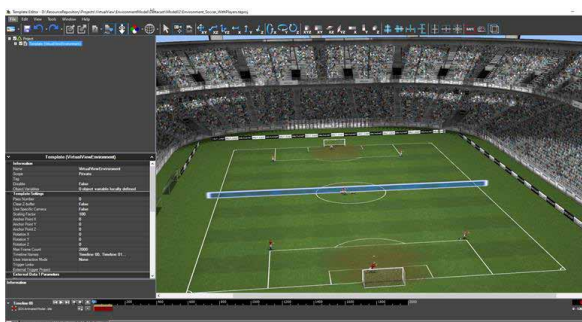

VERSIONS

Template Editor is available in three different versions to meet the needs of even the most demanding applications.

	Express	Designer	Premium
	The right tool for broadcast quality lower thirds and graphics templates creation	The perfect solution to increase productivity with dashboard creation	The complete solution for broadcast graphics creation services
Titles and graphics	x	x	x
Unlimited number of layers and groups	x	x	x
3rd party integrations (Adobe After Effects, Maya, Autodesk 3D Studio Max)	x	x	x
Multi-timeline animation	x	x	x
Dynamic & external data (via XML file)	x	x	x
Dashboard edition and creation		x	x
3D Text (light effects)			x

DELTACAST

Rue Gilles Magnée 92/6 | B-4430 Ans | Belgium
T : +32 (0) 4 239 78 81 | F : +32 (0) 4 239 78 89
contact@deltacast.com | www.deltacast.com