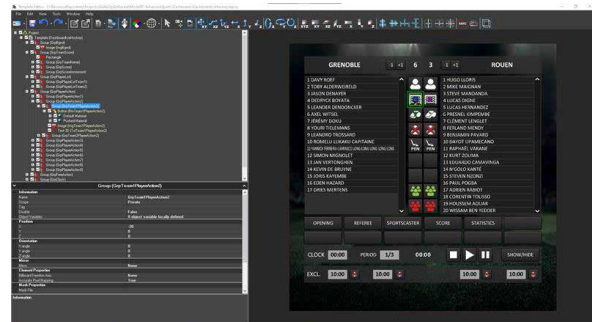

VERSIONS

Template Editor is available in three different versions to meet the needs of even the most demanding applications.

	Express	Designer	Premium
	The right tool for broadcast quality lower thirds and graphics templates creation	The perfect solution to increase productivity with dashboard creation	The complete solution for broadcast graphics creation services
Titles and graphics	x	x	x
Unlimited number of layers and groups	x	x	x
3rd party integrations (Adobe After Effects, Maya, Autodesk 3D Studio Max)	x	x	x
Multi-timeline animation	x	x	x
Dynamic & external data (via XML file)	x	x	x
Dashboard edition and creation		x	x
3D Text (light effects)			x

DELTACAST

Rue Gilles Magnée 92/6 | B-4430 Ans | Belgium
T : +32 (0) 4 239 78 81 | F : +32 (0) 4 239 78 89
contact@deltacast.com | www.deltacast.com