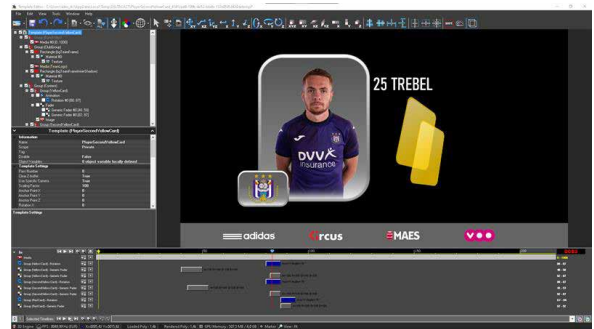

VERSIONS

Template Editor is available in three different versions to meet the needs of even the most demanding applications.

	Express	Designer	Premium
	The right tool for broadcast quality lower thirds and graphics templates creation	The perfect solution to increase productivity with dashboard creation	The complete solution for broadcast graphics creation services
Titles and graphics	x	x	x
Unlimited number of layers and groups	x	x	x
3rd party integrations (Adobe After Effects, Maya, Autodesk 3D Studio Max)	x	x	x
Multi-timeline animation	x	x	x
Dynamic & external data (via XML file)	x	x	x
Dashboard edition and creation		x	x
3D Text (light effects)			x

DELTACAST

Rue Gilles Magnée 92/6 | B-4430 Ans | Belgium
T : +32 (0) 4 239 78 81 | F : +32 (0) 4 239 78 89
contact@deltacast.com | www.deltacast.com